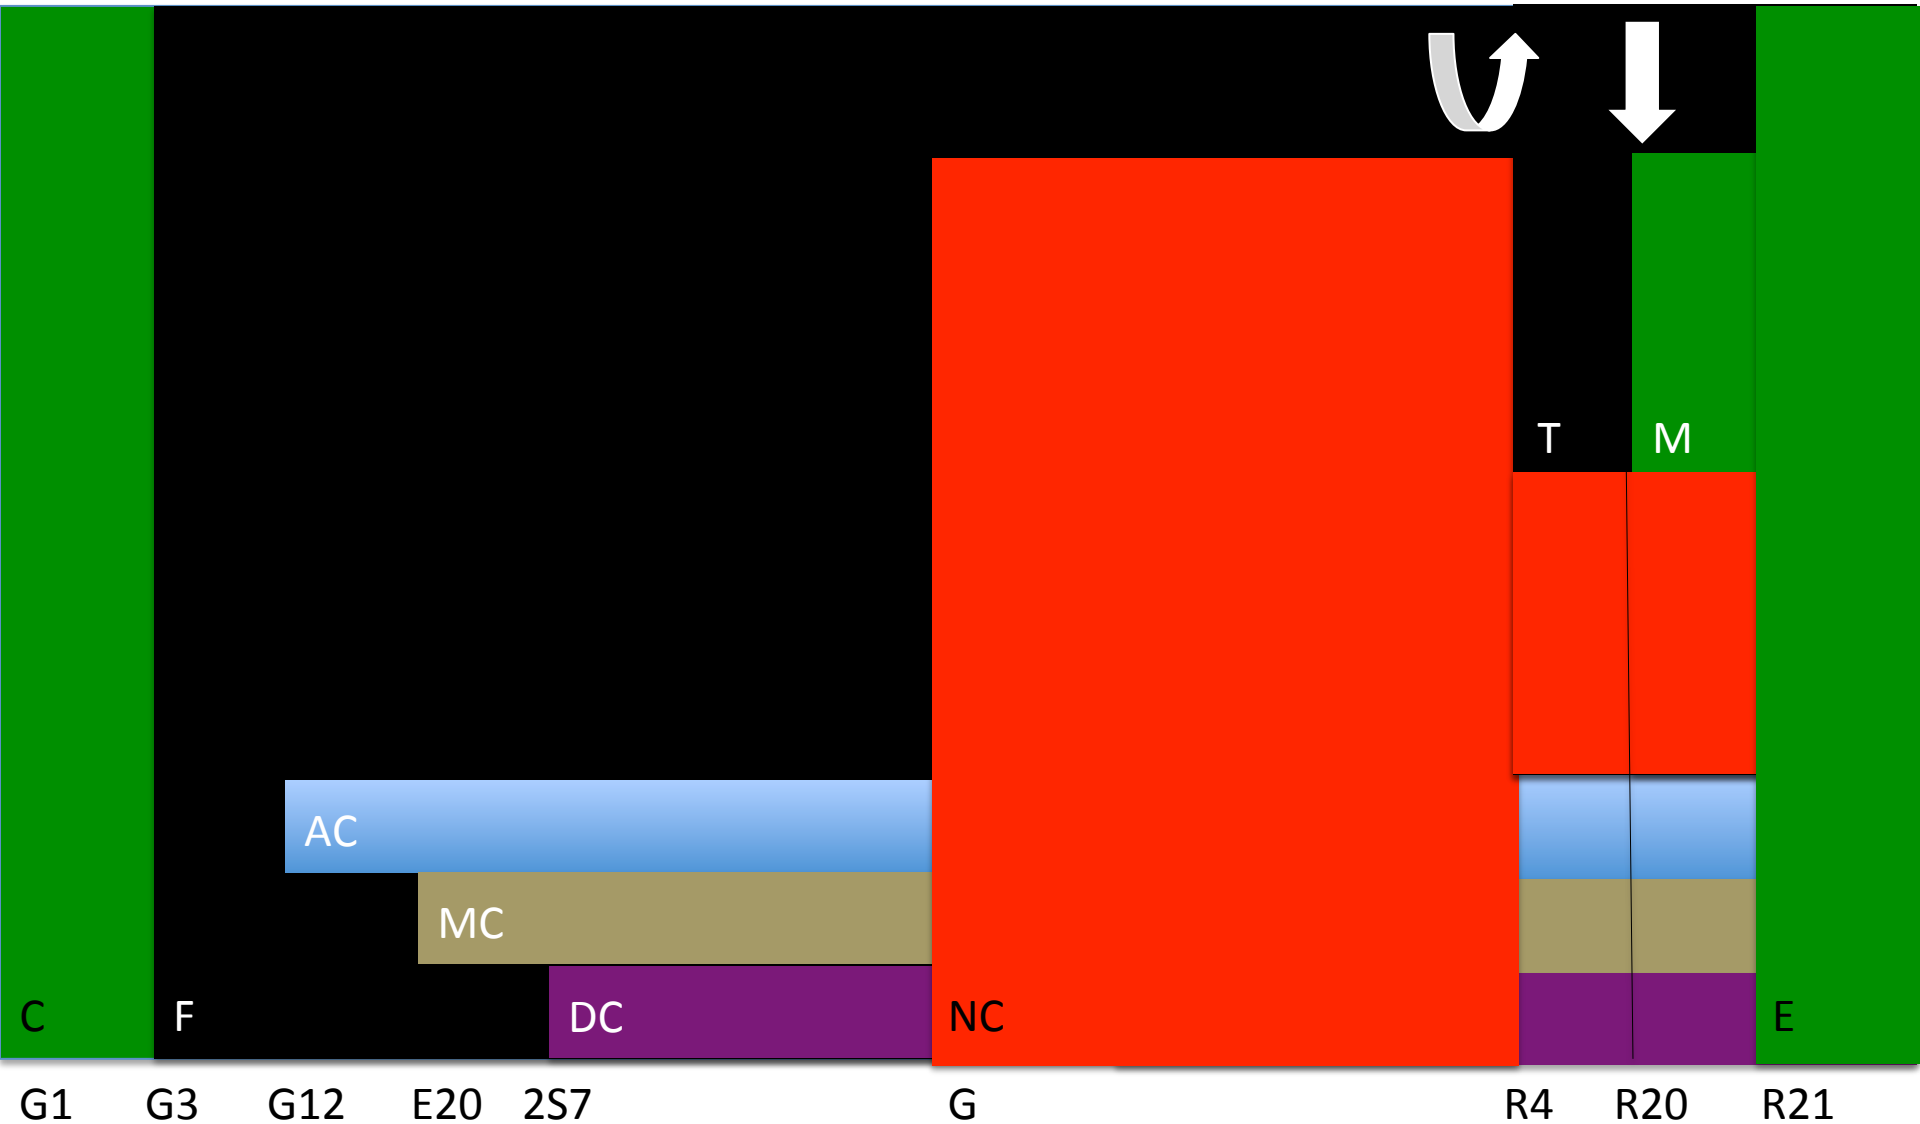

# The Bible at a Glance

**Salvation is always by grace through faith**

# Key to “The Bible at a Glance”

- C = Creation
- F = Fall
- AC = Abrahamic Covenant
- MC = Mosaic Covenant
- DC = Davidic Covenant
- NC = New Covenant
- T = Tribulation
- M = Millennium
- E = Eternity

- G1 = Genesis 1
- G3 = Genesis 3
- G12 = Genesis 12
- E20 = Exodus 20
- 2S7 = 2 Samuel 7
- G = Gospels
- R4 = Revelation 4
- R20 = Revelation 20
- R21 = Revelation 21

Green = Creation (Very Good)  
Black = Sin Stains Everything  
Red = Blood of Christ Covers Sin